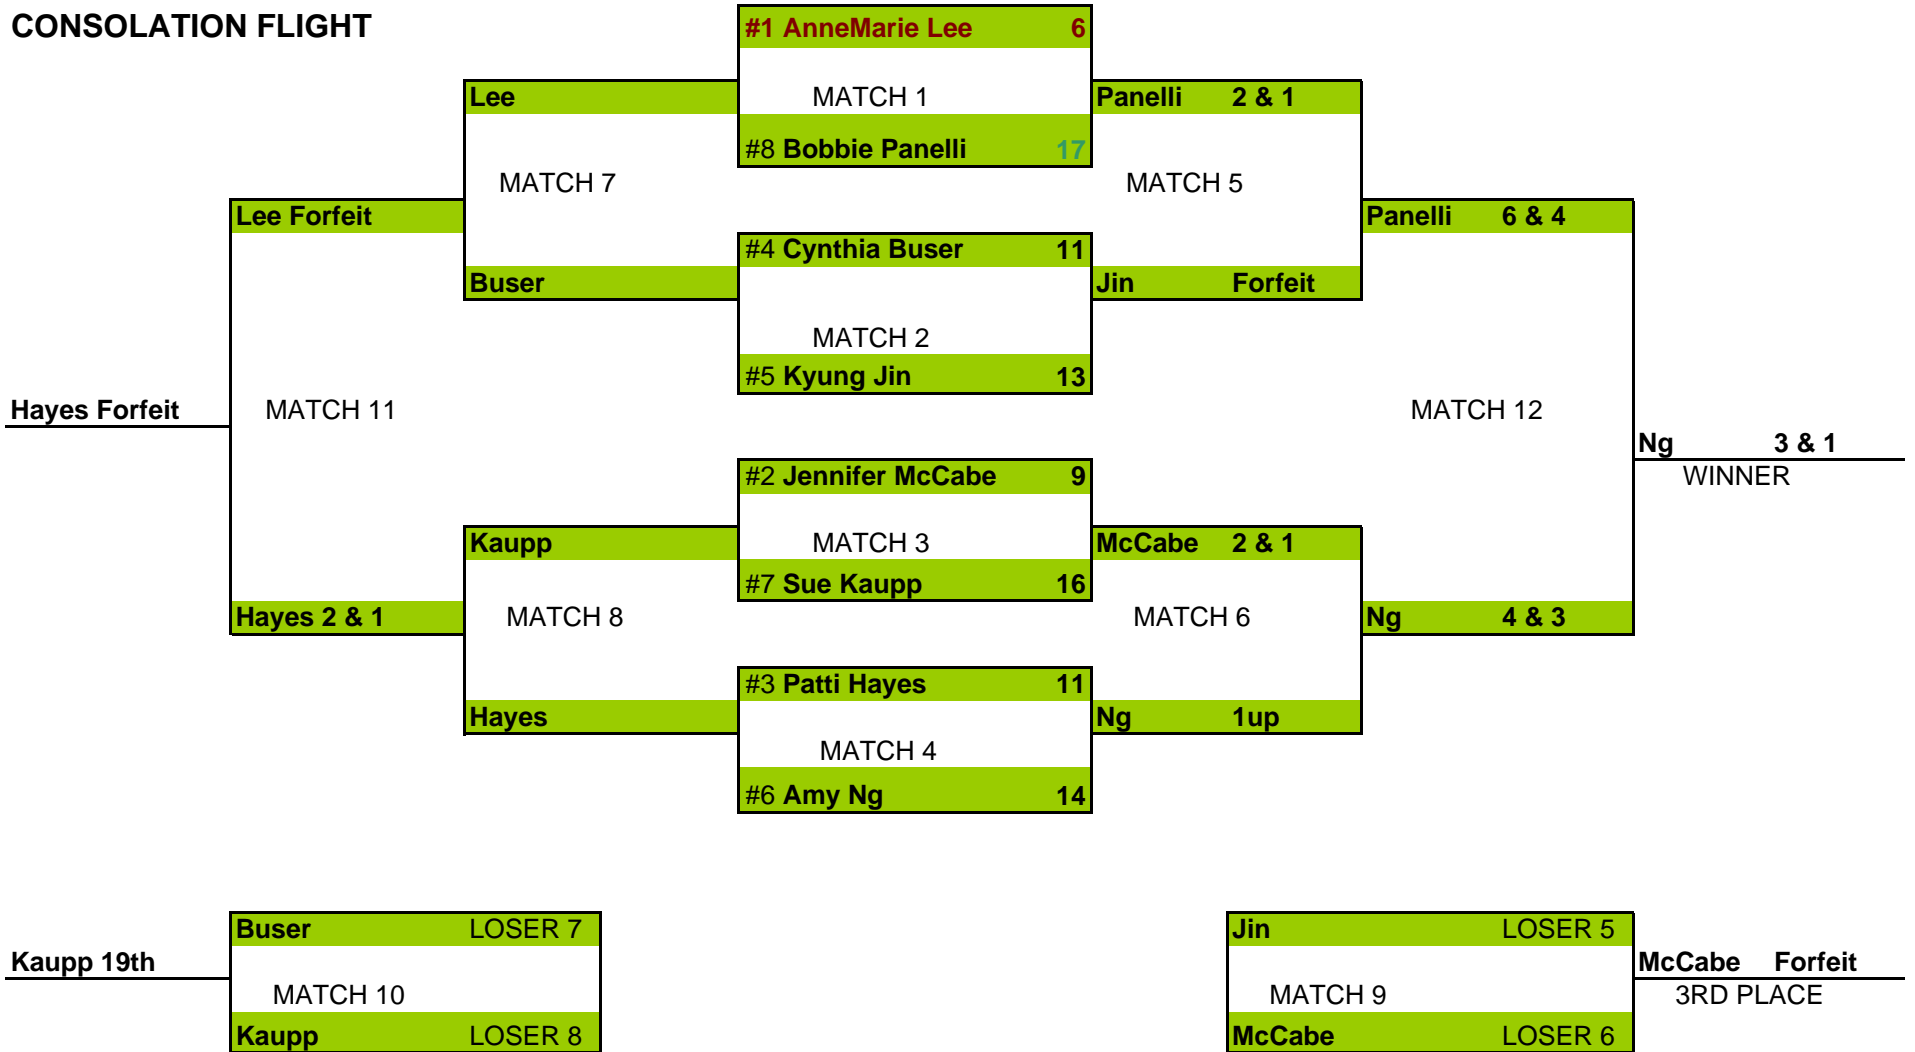

SHORELINE WOMEN'S GOLF CLUB MATCH PLAY 2007

CONSOLATION FLIGHT

FLIGHT SET UP MATCH PLAY FLIGHT #1