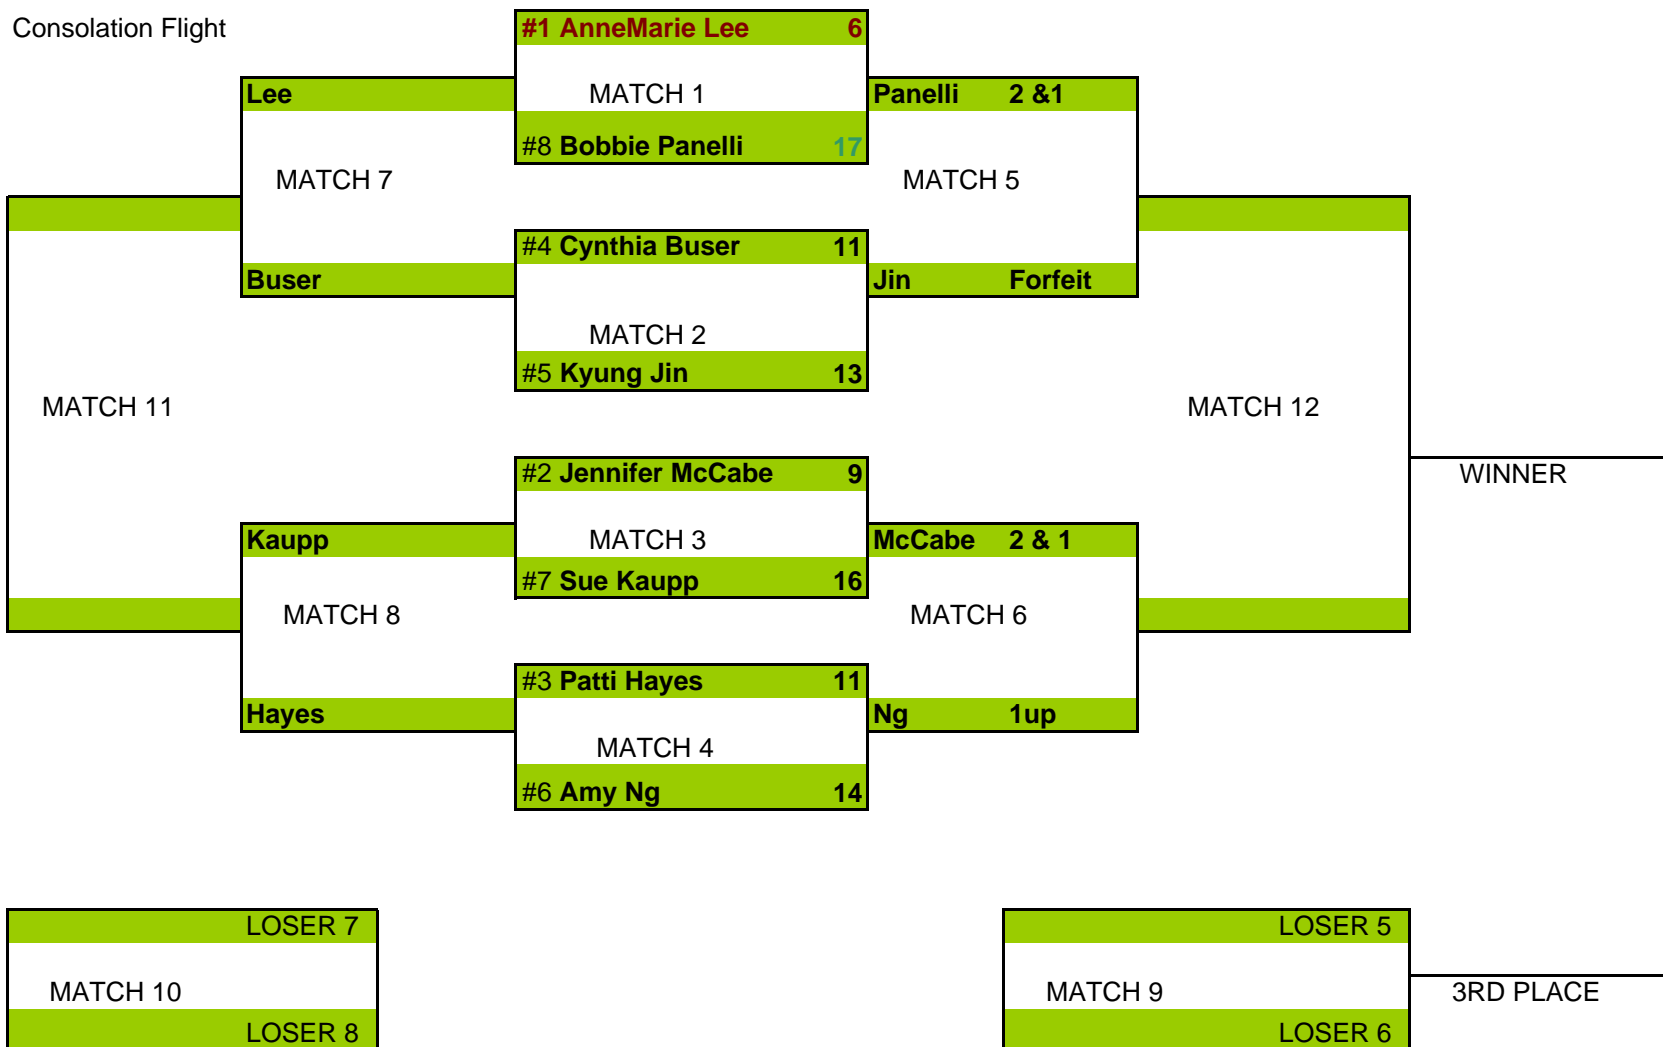

# SHORELINE WOMEN'S GOLF CLUB MATCH PLAY 2007

Consolation Flight

## FLIGHT SET UP MATCH PLAY FLIGHT #1