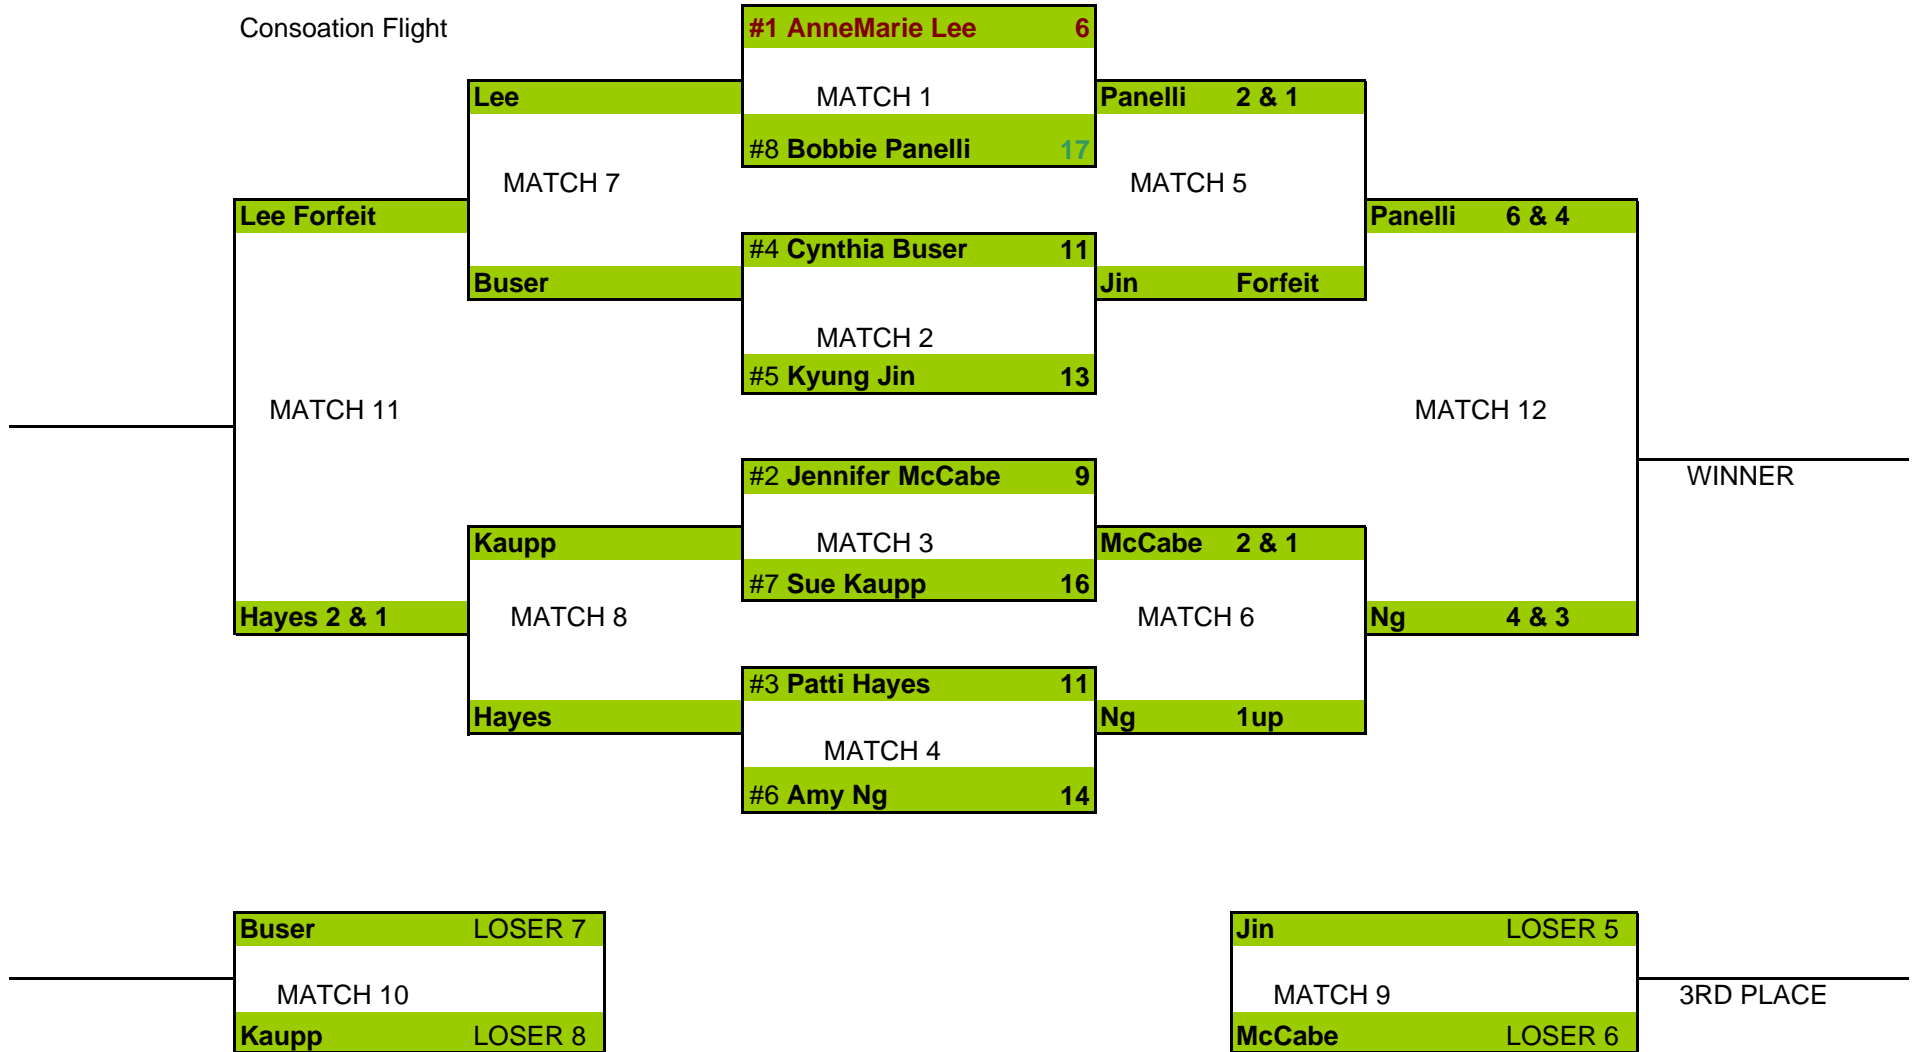

SHORELINE WOMEN'S GOLF CLUB MATCH PLAY 2007

FLIGHT SET UP MATCH PLAY FLIGHT #1