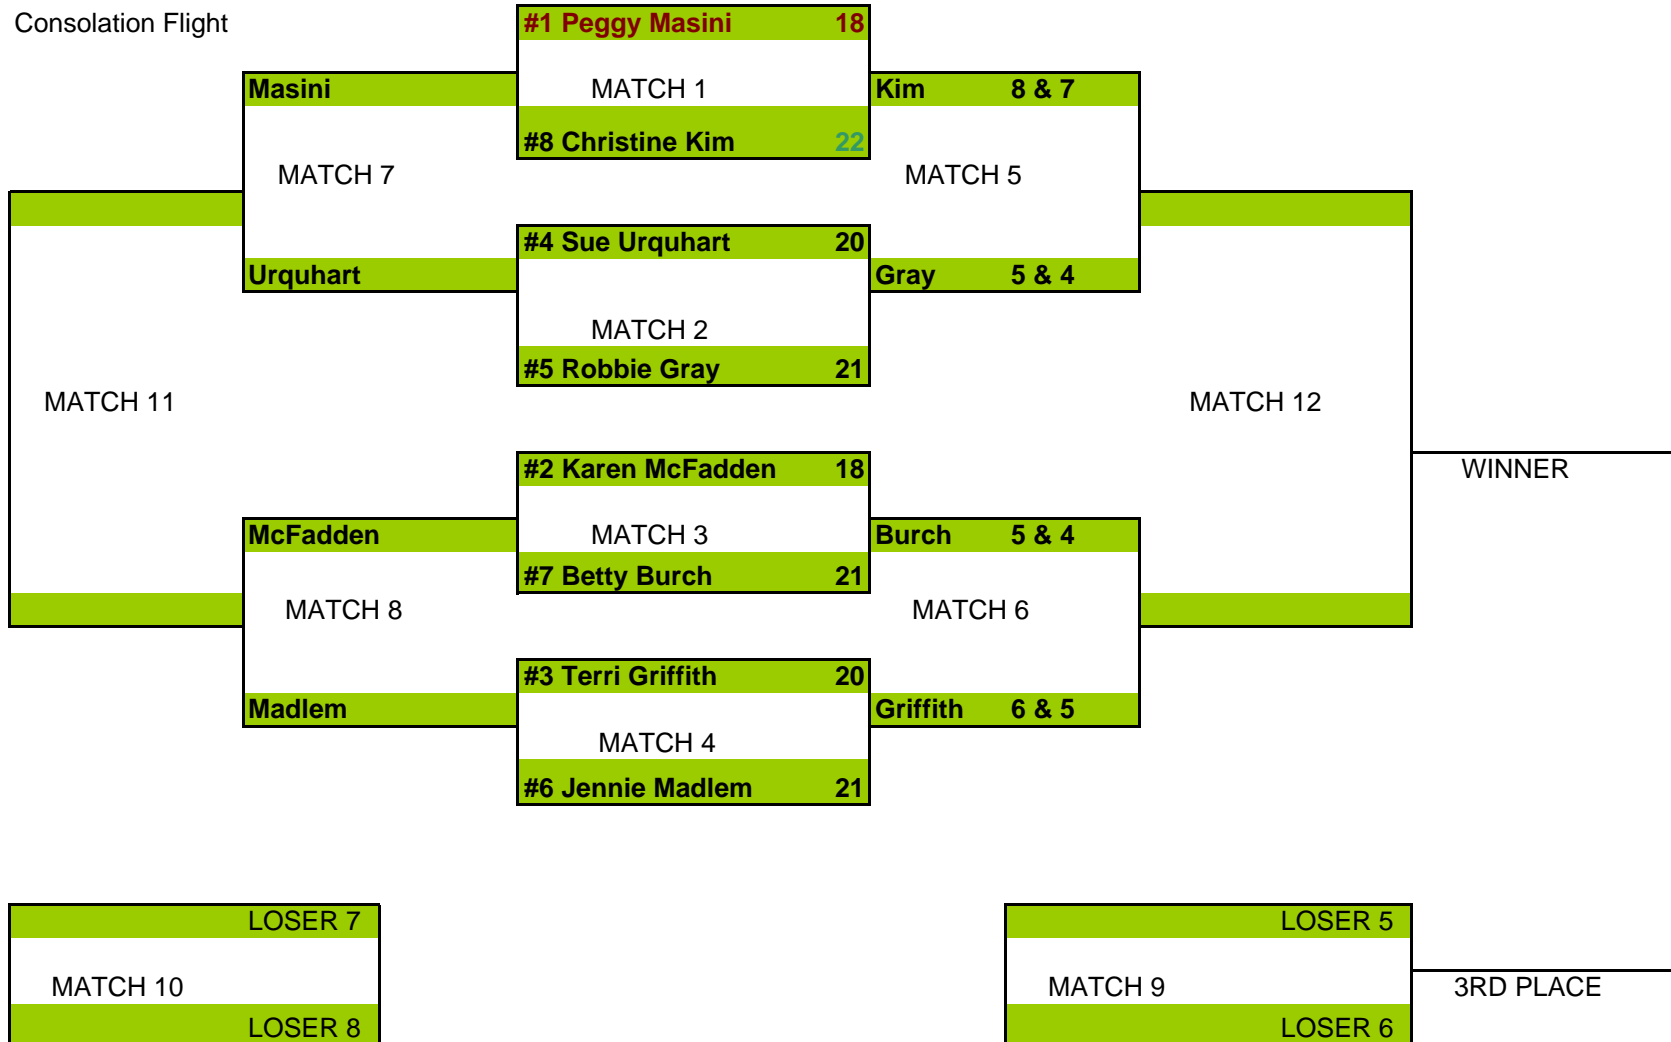

# SHORELINE WOMEN'S GOLF CLUB MATCH PLAY 2007

Consolation Flight

## FLIGHT SET UP MATCH PLAY FLIGHT #2