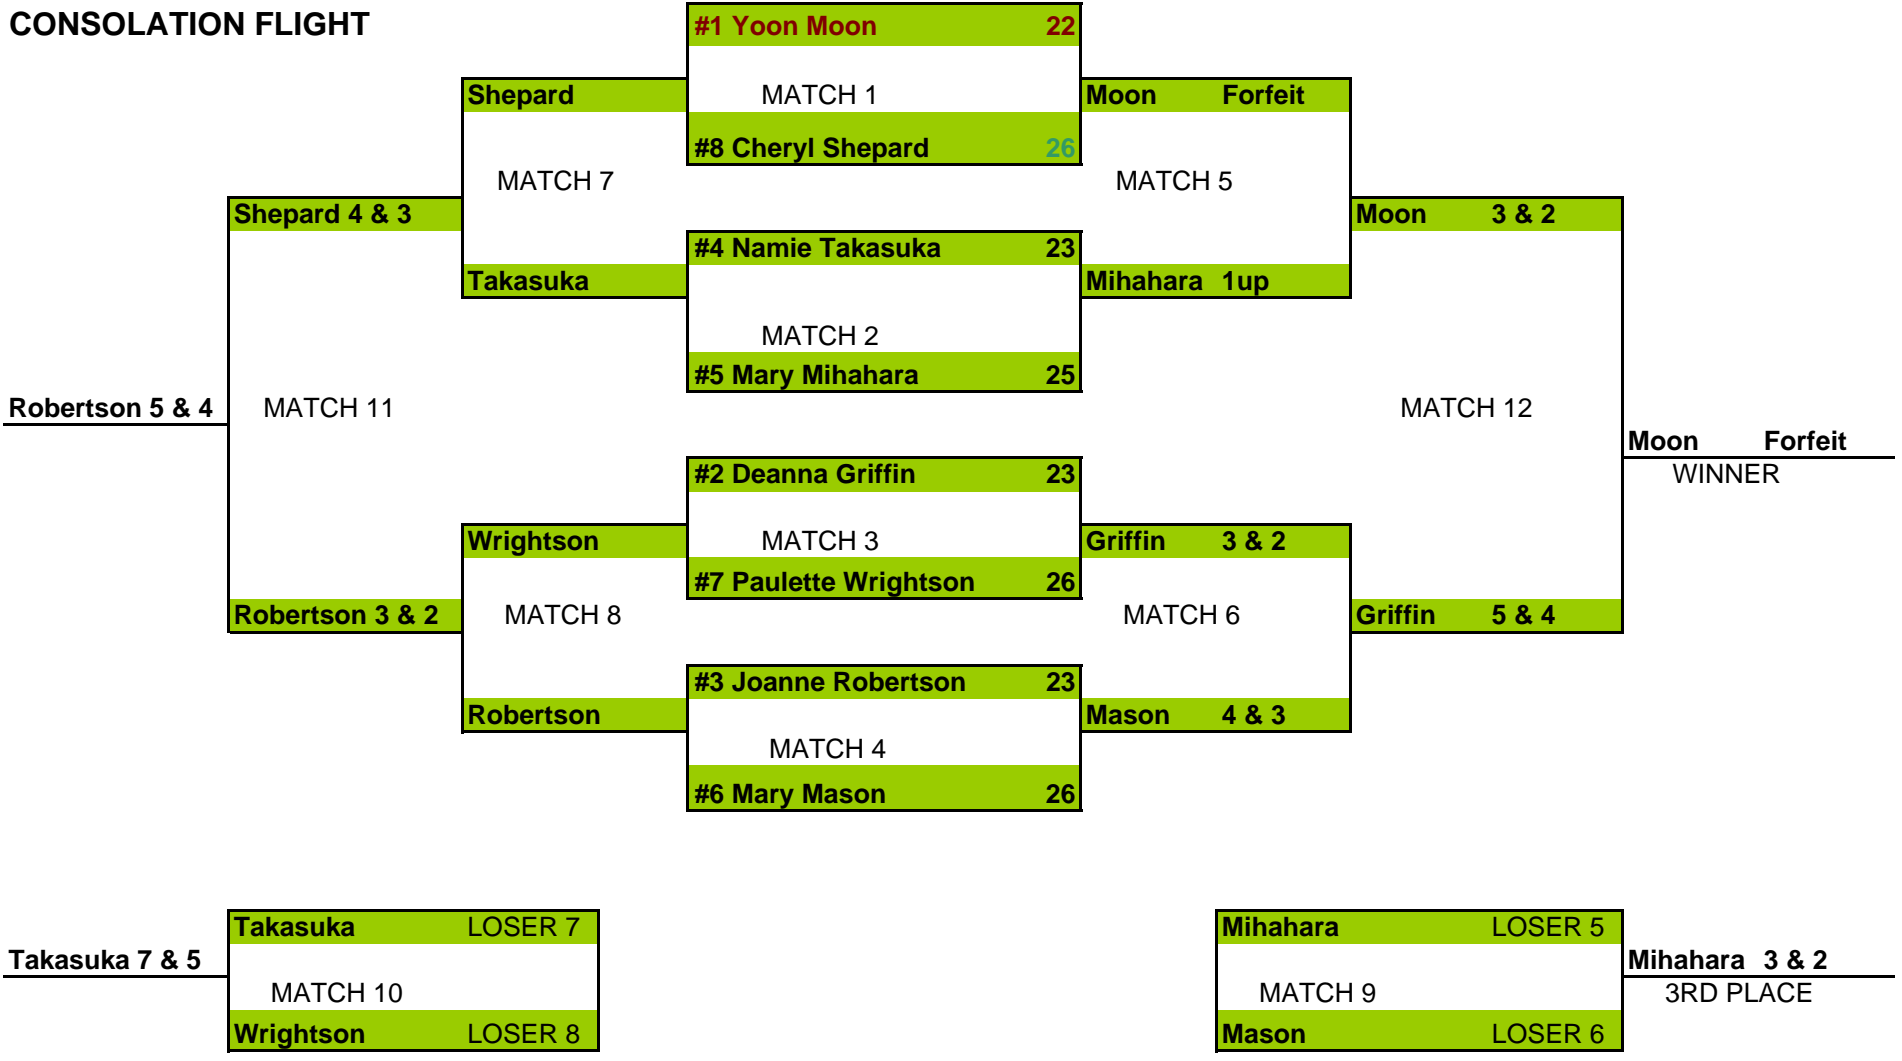

SHORELINE WOMEN'S GOLF CLUB MATCH PLAY 2007

CONSOLATION FLIGHT

FLIGHT SET UP MATCH PLAY FLIGHT #3