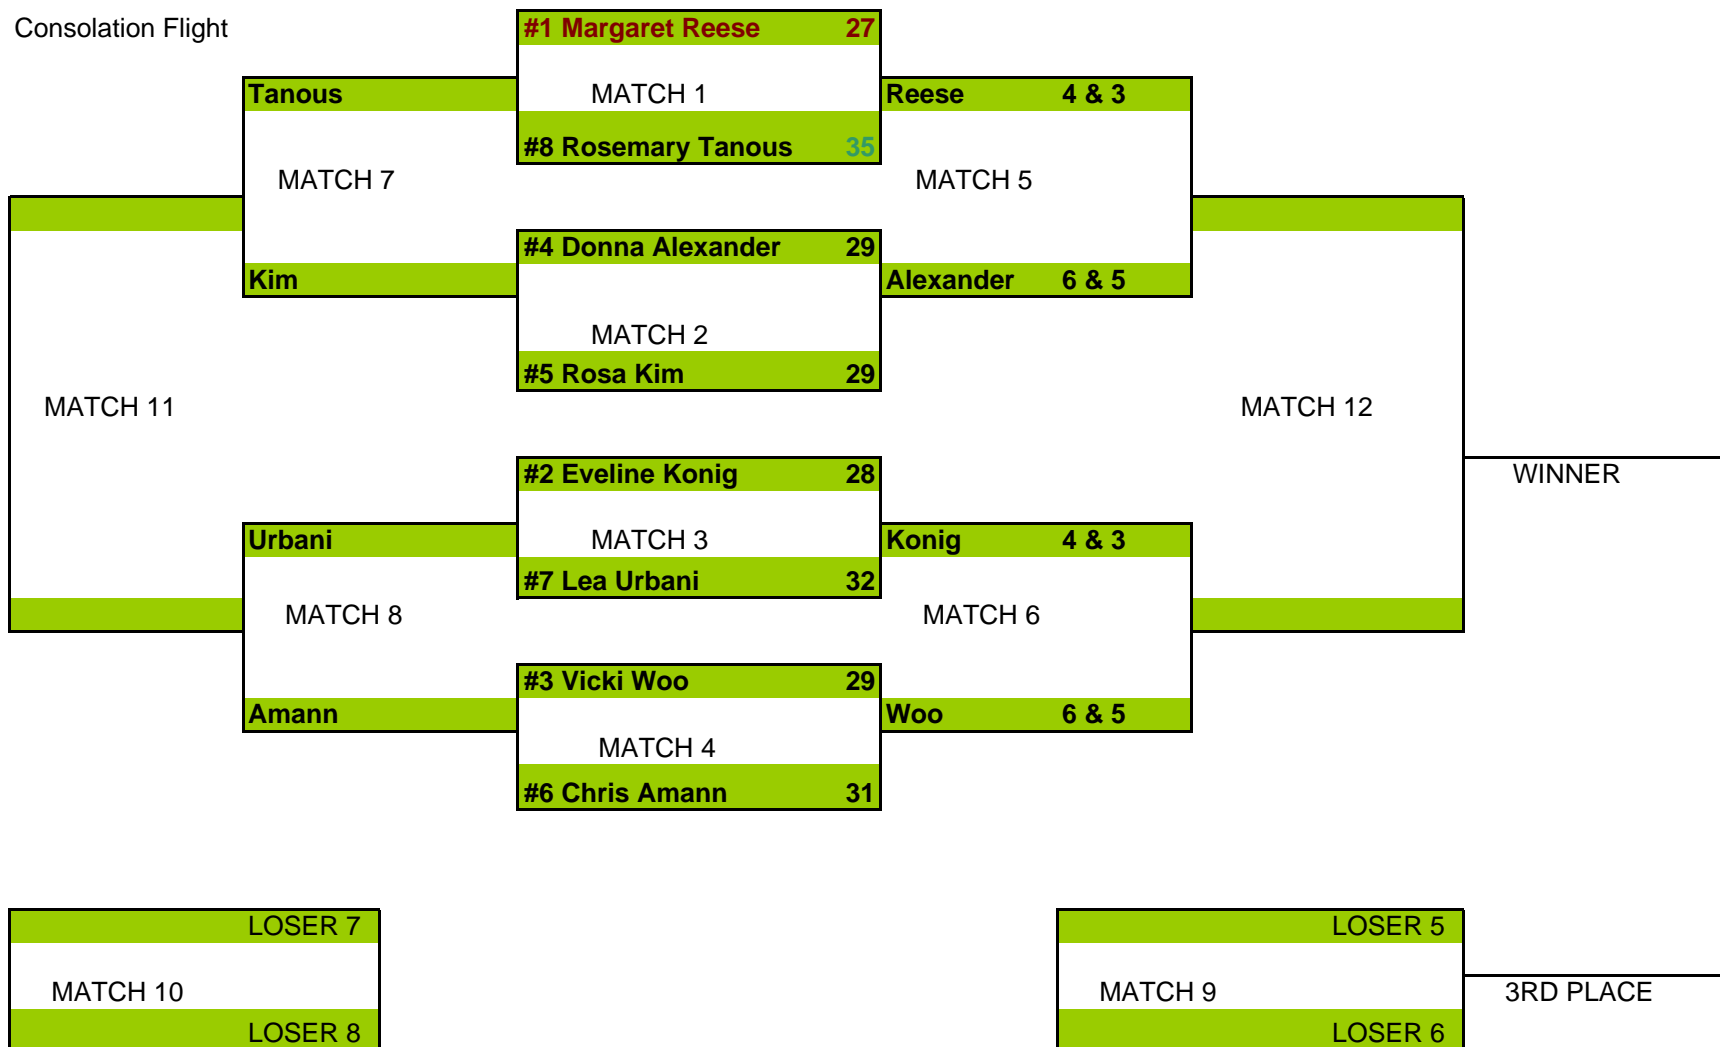

SHORELINE WOMEN'S GOLF CLUB MATCH PLAY 2007

Consolation Flight

FLIGHT SET UP MATCH PLAY FLIGHT #4