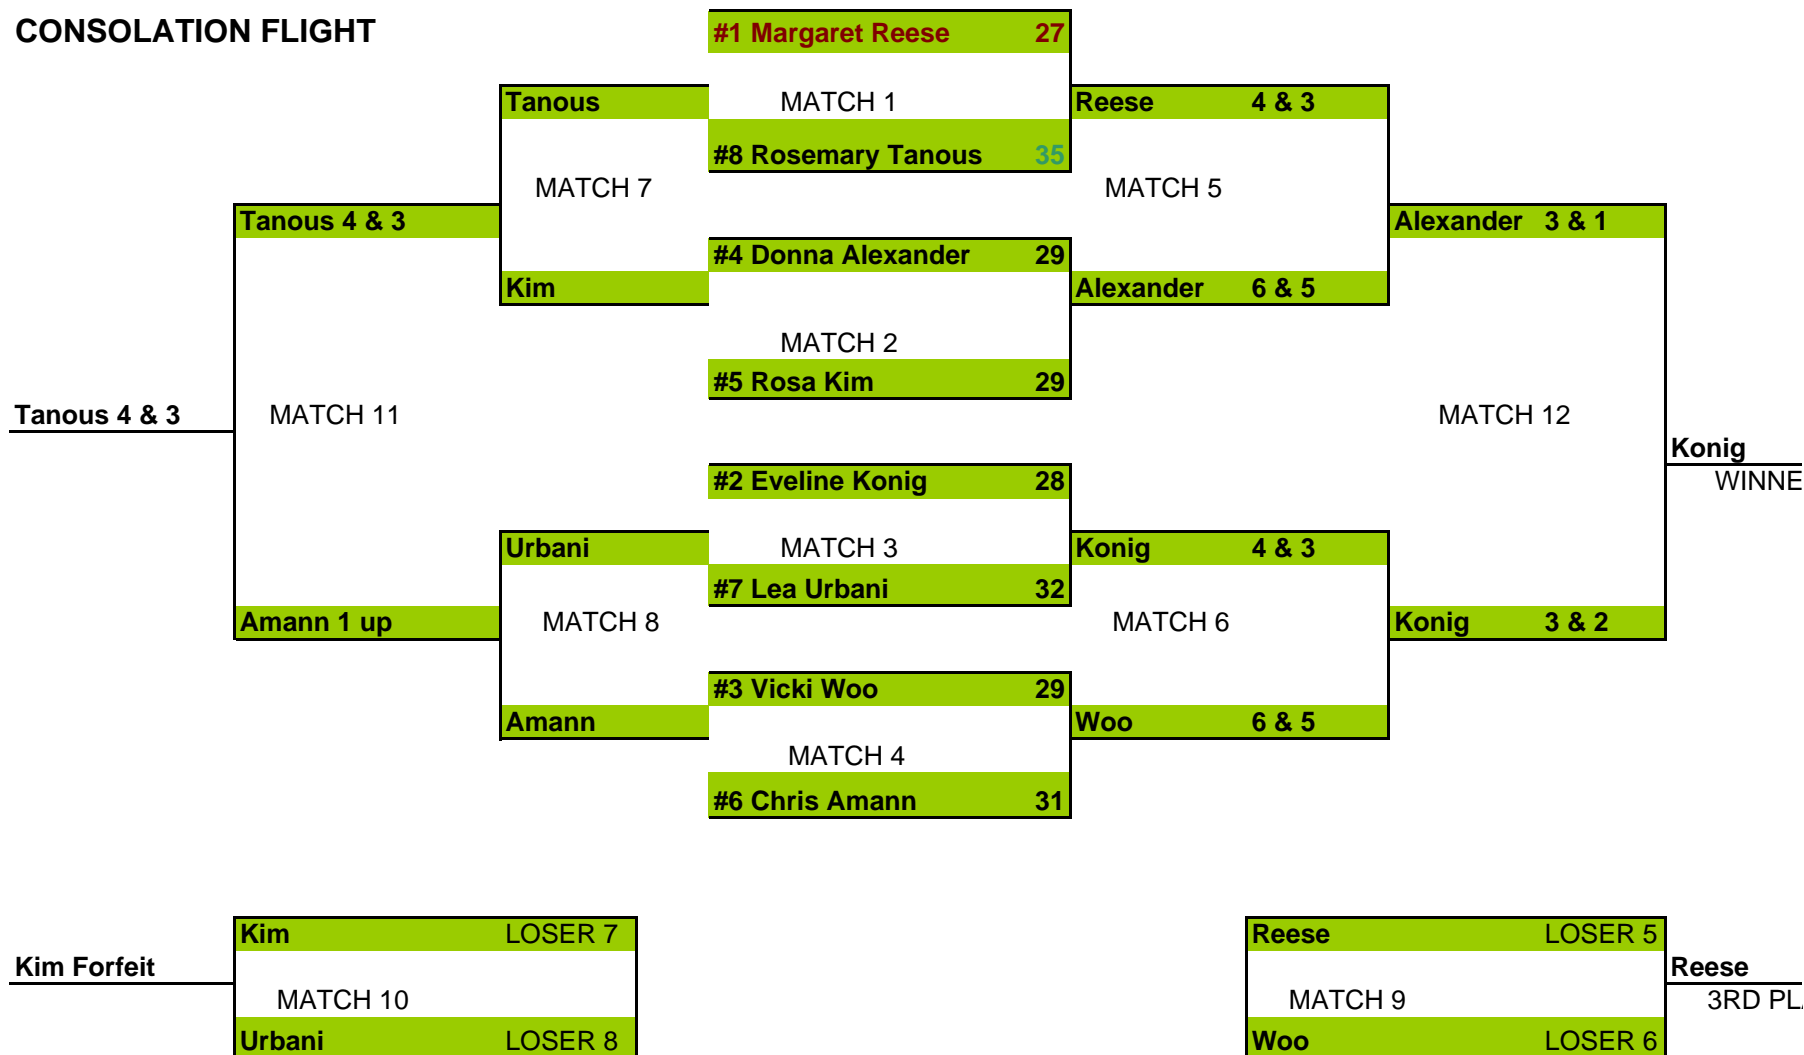

SHORELINE WOMEN'S GOLF CLUB MATCH PLAY 2007

CONSOLATION FLIGHT

FLIGHT SET UP MATCH PLAY FLIGHT #4

2 up
:R

Forfeit
ACE